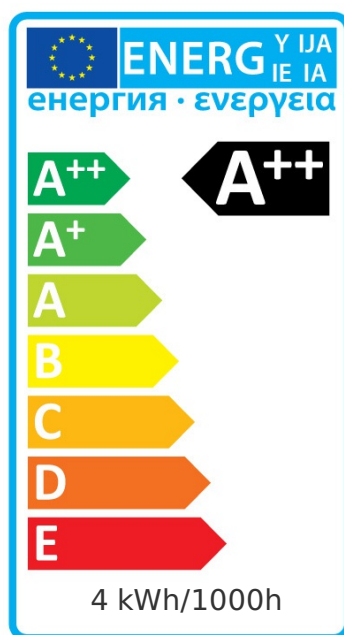

## 4W LED Filament Candle - SES, Satin, 2700K

### Details

Product Code	05130
Volts	240
Watts	4
Cap Type	SES/E14
Colour / Finish	Satin
Colour Temp (K)	2700
Lumens	470
Energy Rating	A++
Burn Hours	15000
Dimmable?	No
Box Qty	10
MOQ	1
Height (mm)	90
Diameter (mm)	35
CRI (ra)	80+
Switching Cycles	8000
Energy Consumption (kWh/1000h)	4
Driver Required	No
Ballast required	No
Transformer Required	No
Barcode	5013588051307
Inner Quantity	10
Outer Box Qty	100